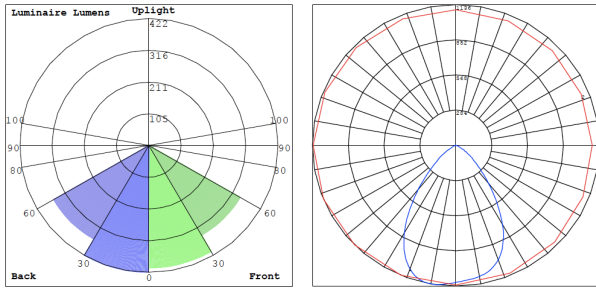

# Photometrics: CRLC6-20W-MCTP-A-D

BUG Rating: B1-U1-G0

20W 5000K, Area 30" x 30" Mounting Height: 9'