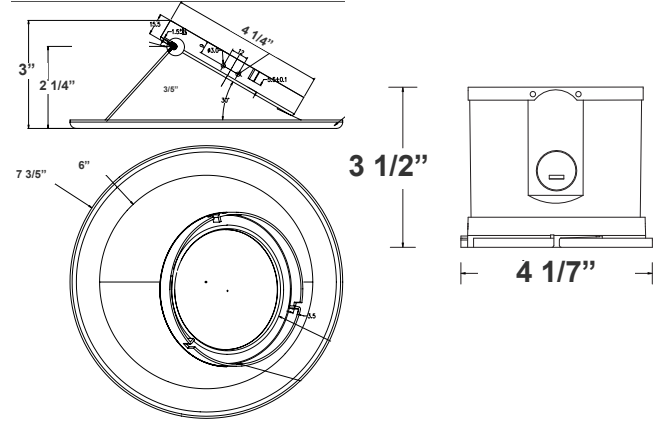

2 3/4" (H) X 4 1/4" (W) X 6 1/3" (D)

Ideal for hotel, offices, retail outlets, restaurant, parking garages, conference room, education facilities and more.

### Accessory:

RSL6-RI  
6" ROUND ROUGH-IN PLATE, 26" LONG

RSL6-RI  
26"(W) x 8 1/4"(H)

RSL6-RI-13  
6" ROUND ROUGH-IN PLATE, 13" LONG

RSL6-RI-13  
13 1/4"(W) x 9"(H)