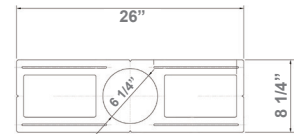

RSL6-RI
26"(W) x 8 1/4"(H)