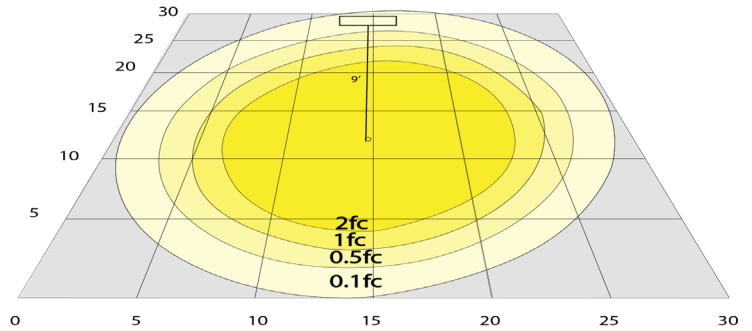

# Photometrics: CRLC6-20W-MCTP-A-D

BUG Rating: B1-U1-G0

20W 5000K, Area 30" x 30" Mounting Height: 9'